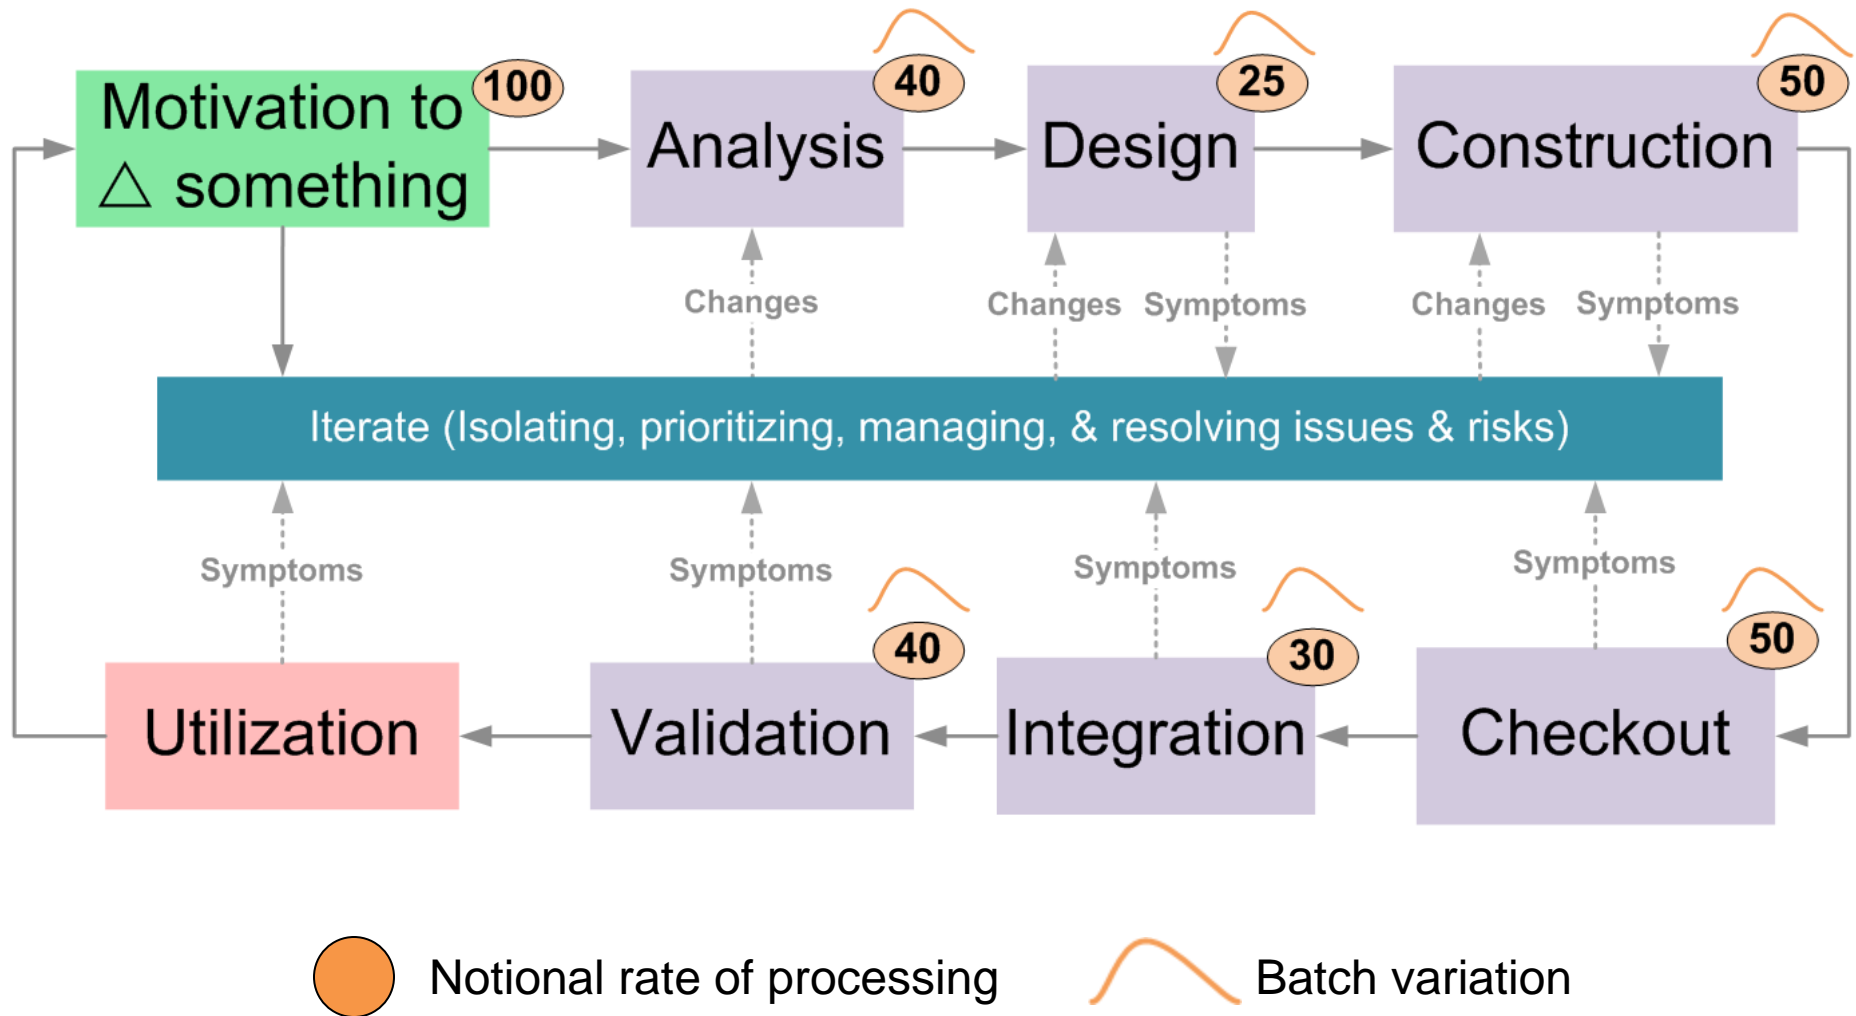

A decorative horizontal banner with a dark background and glowing orange and yellow light trails. The words "Test & Eval" are written in a large, white, sans-serif font across the center.

Value Stream Management in Test and Evaluation

Bryan Pflug

September 2011

Value is elusive

Finding our way usually requires trial and error

Capturing value is a balancing act

Dimensions of managing value

Focus & pace enables learning & agility

Iterations enable Synchronization... Stabilization... Acceleration...