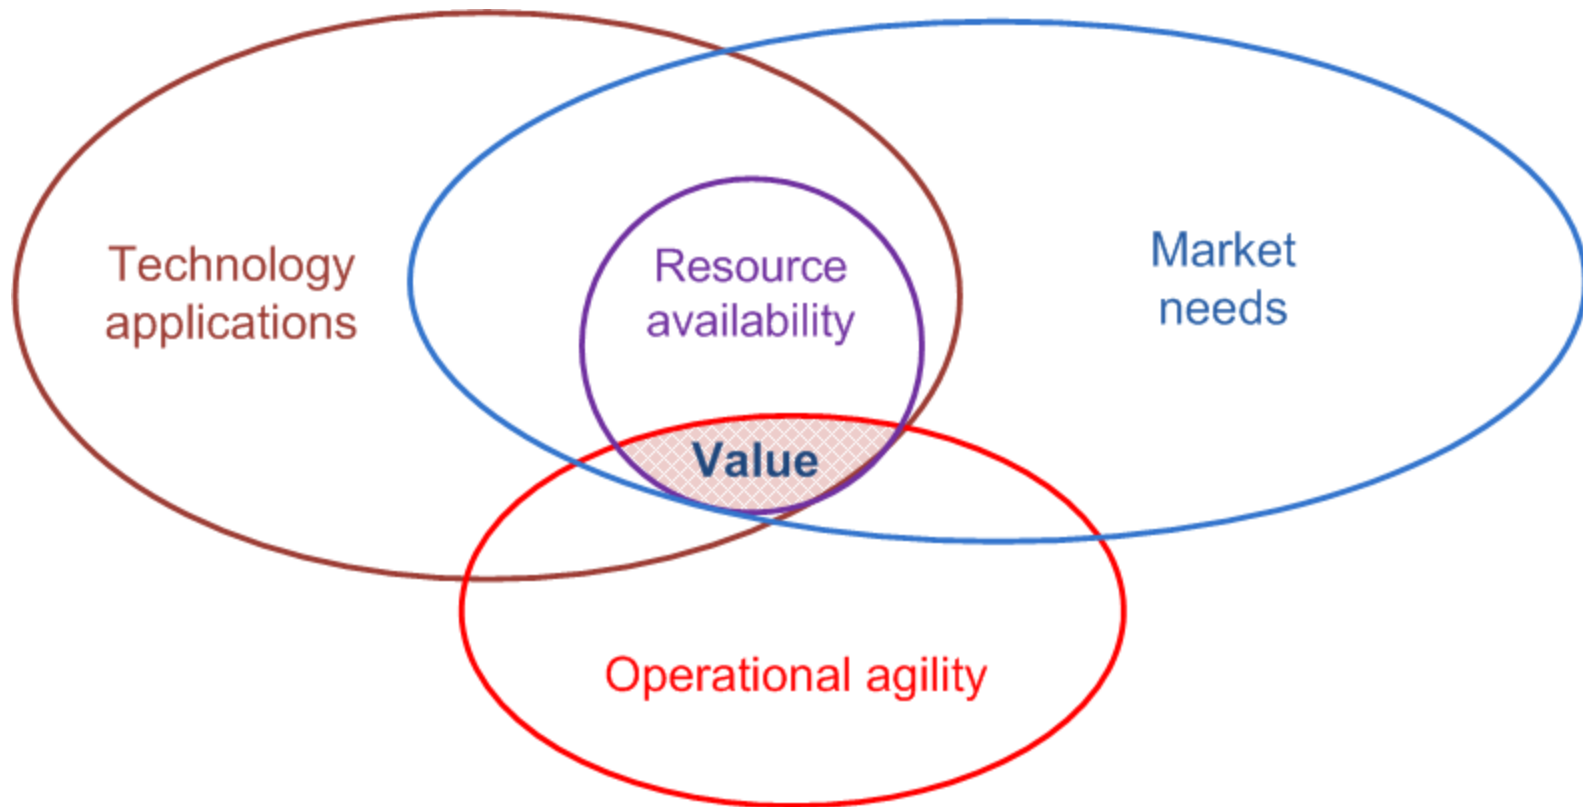

A decorative horizontal banner with a dark background and glowing orange and yellow light trails. The words "Test & Eval" are written in a large, white, sans-serif font across the center.

Value Stream Management in Test and Evaluation

Bryan Pflug

September 2011

Value is elusive

Finding our way usually requires trial and error

Capturing value is a balancing act

Dimensions of managing value

Focus & pace enables learning & agility

Iterations enable Synchronization... Stabilization... Acceleration...