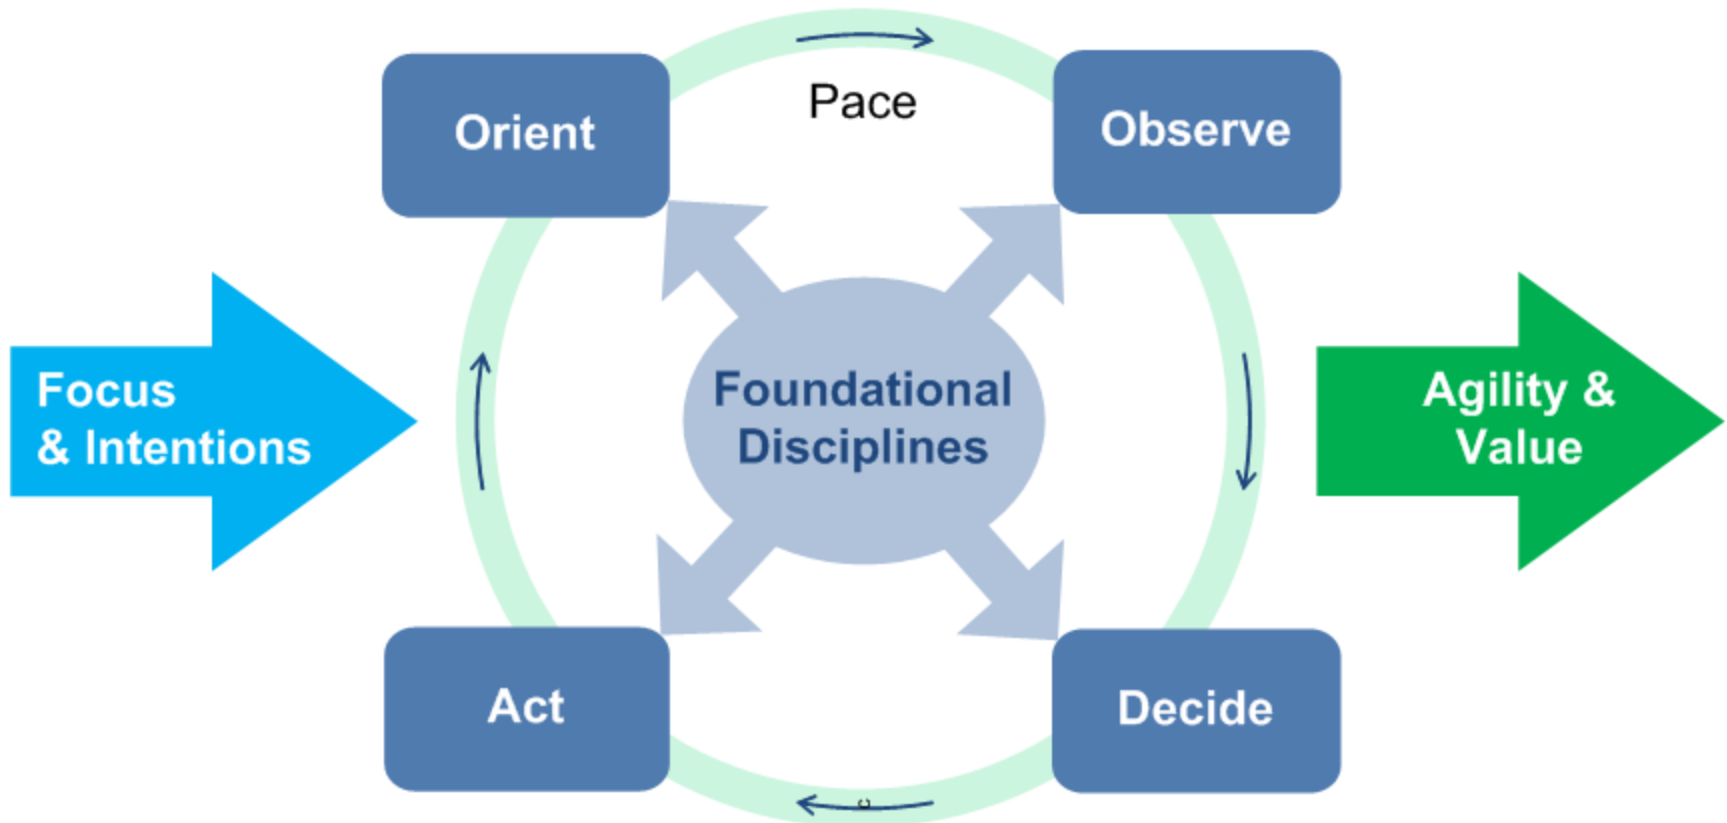

A decorative horizontal banner with a dark background and glowing orange and yellow light trails. The words "Test & Eval" are written in a large, white, sans-serif font across the center.

Value Stream Management in Test and Evaluation

Bryan Pflug

September 2011

Value is elusive

Finding our way usually requires trial and error

Capturing value is a balancing act

Dimensions of managing value

Focus & pace enables learning & agility

Iterations enable Synchronization... Stabilization... Acceleration...