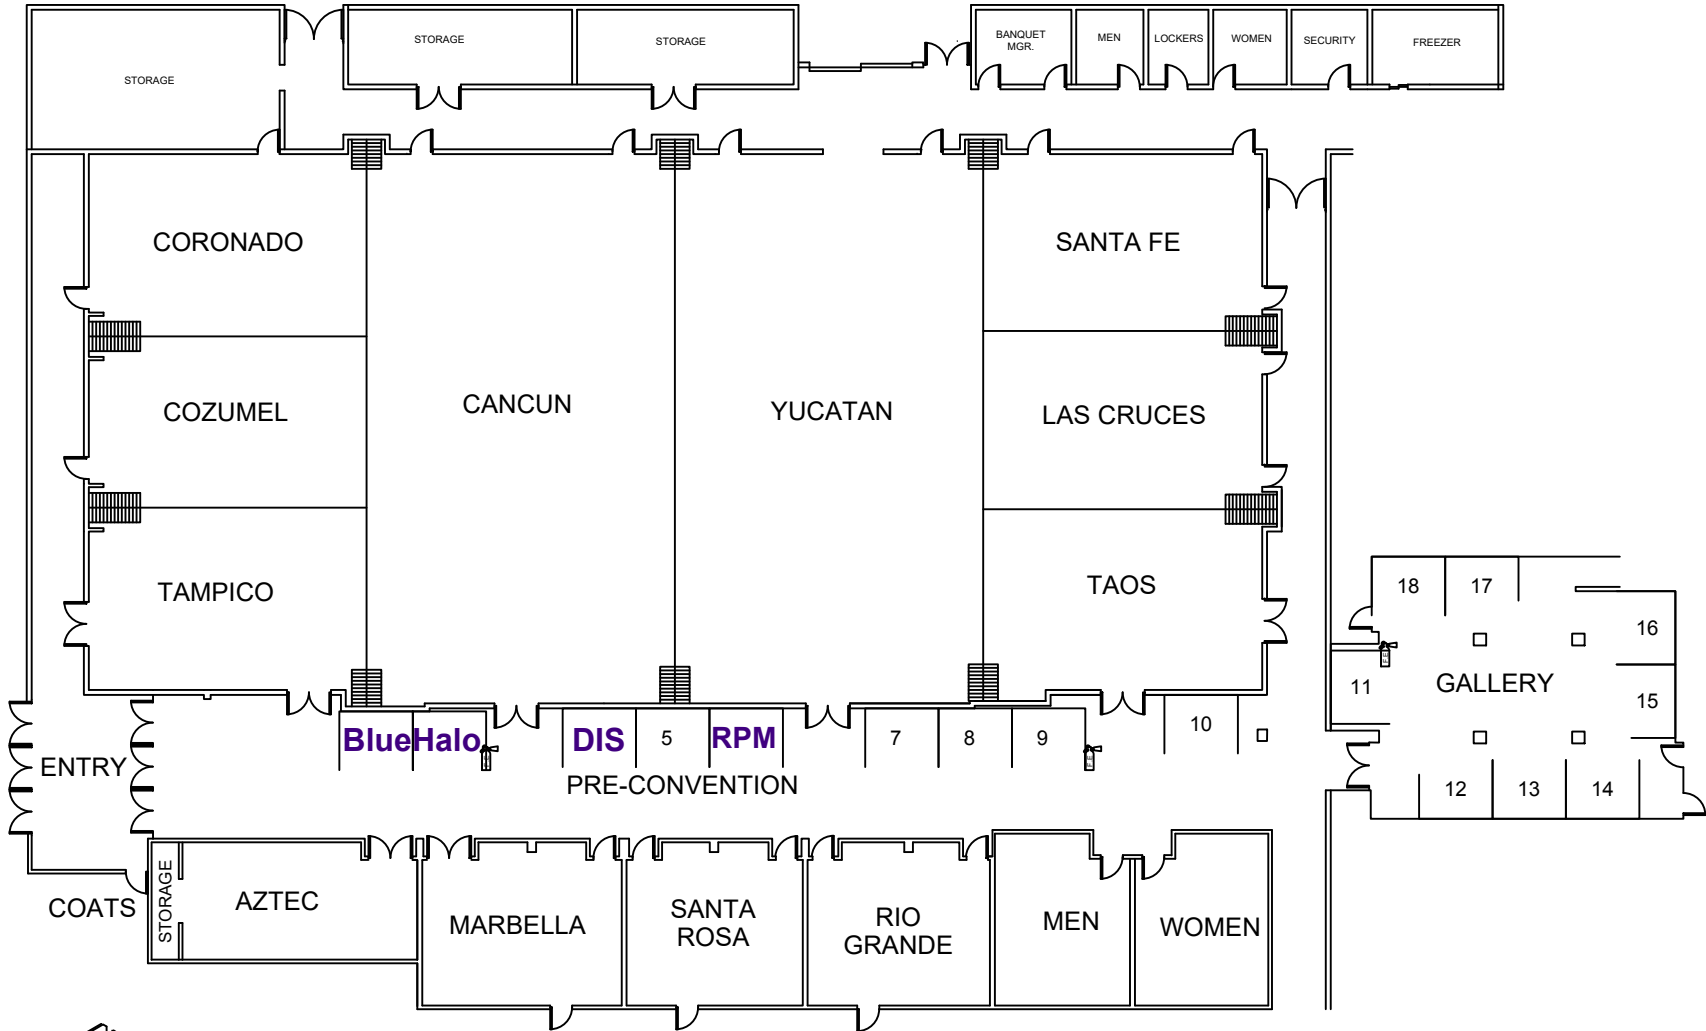

2022 Joint Conference on T&E Support to Prototyping & Experimentation

Jan 31-Feb 3, 2022 ~ Albuquerque Marriott Pyramid North, NM

MARRIOTT PYRAMID NORTH