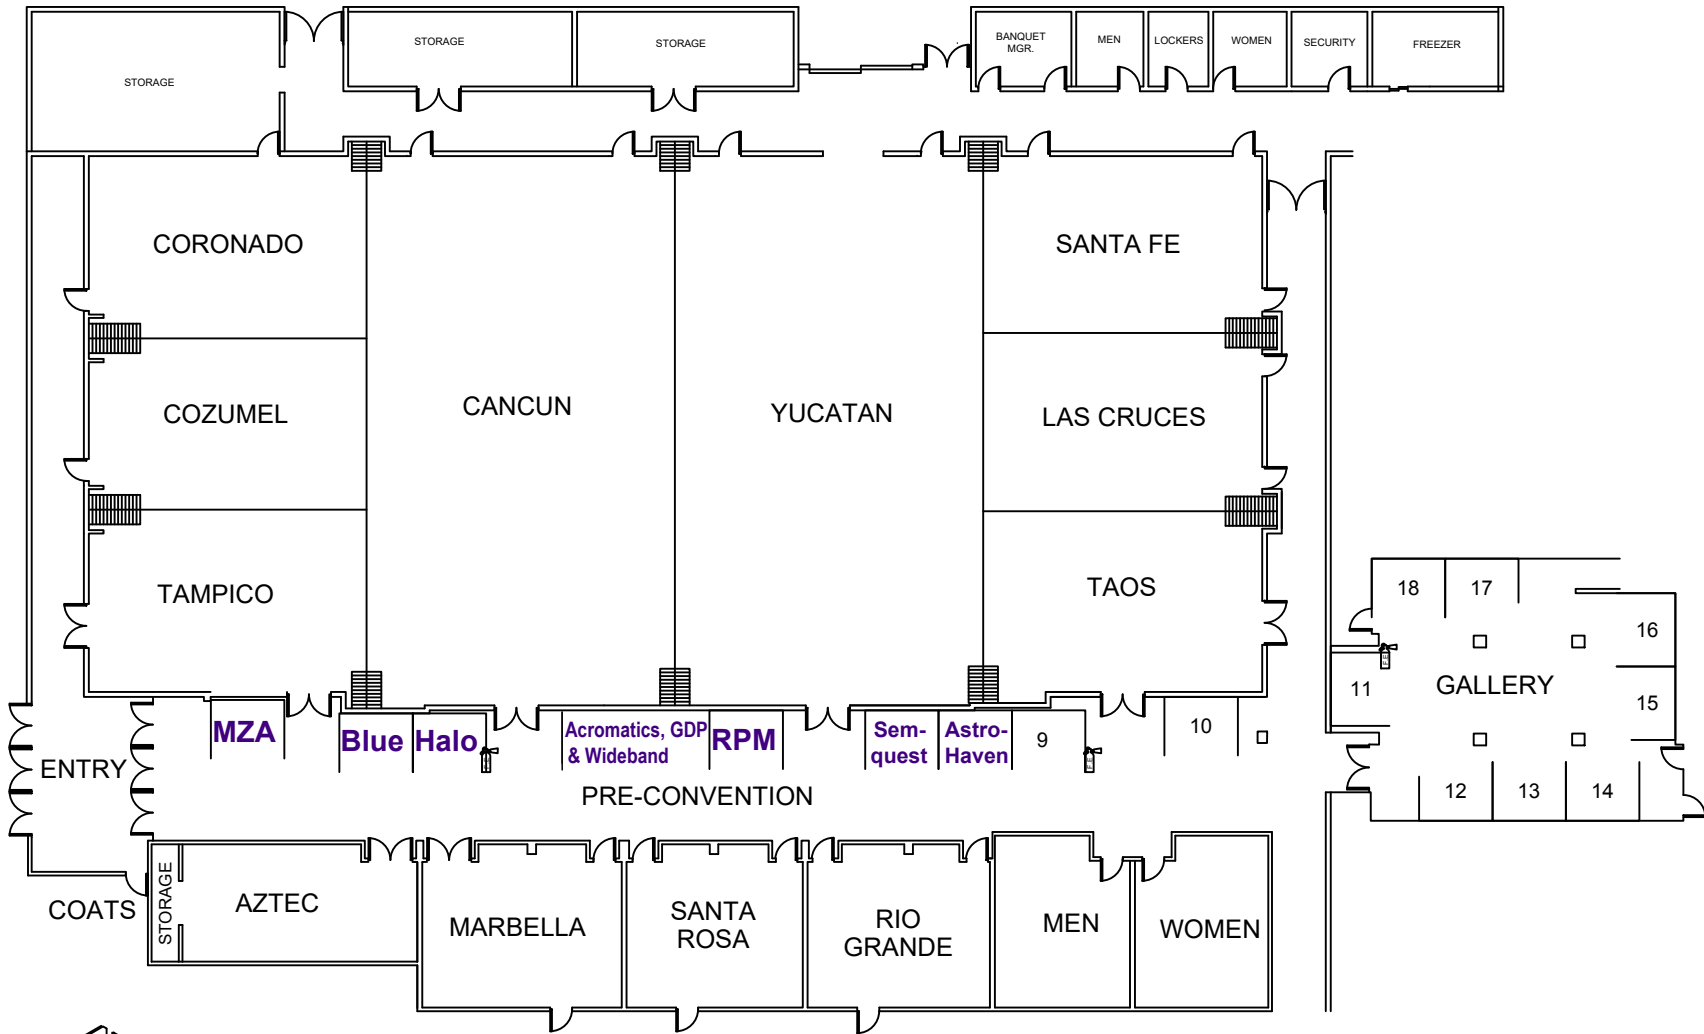

2022 Joint Conference on T&E Support to Prototyping & Experimentation

Jan 31-Feb 3, 2022 ~ Albuquerque Marriott Pyramid North, NM

MARRIOTT PYRAMID NORTH