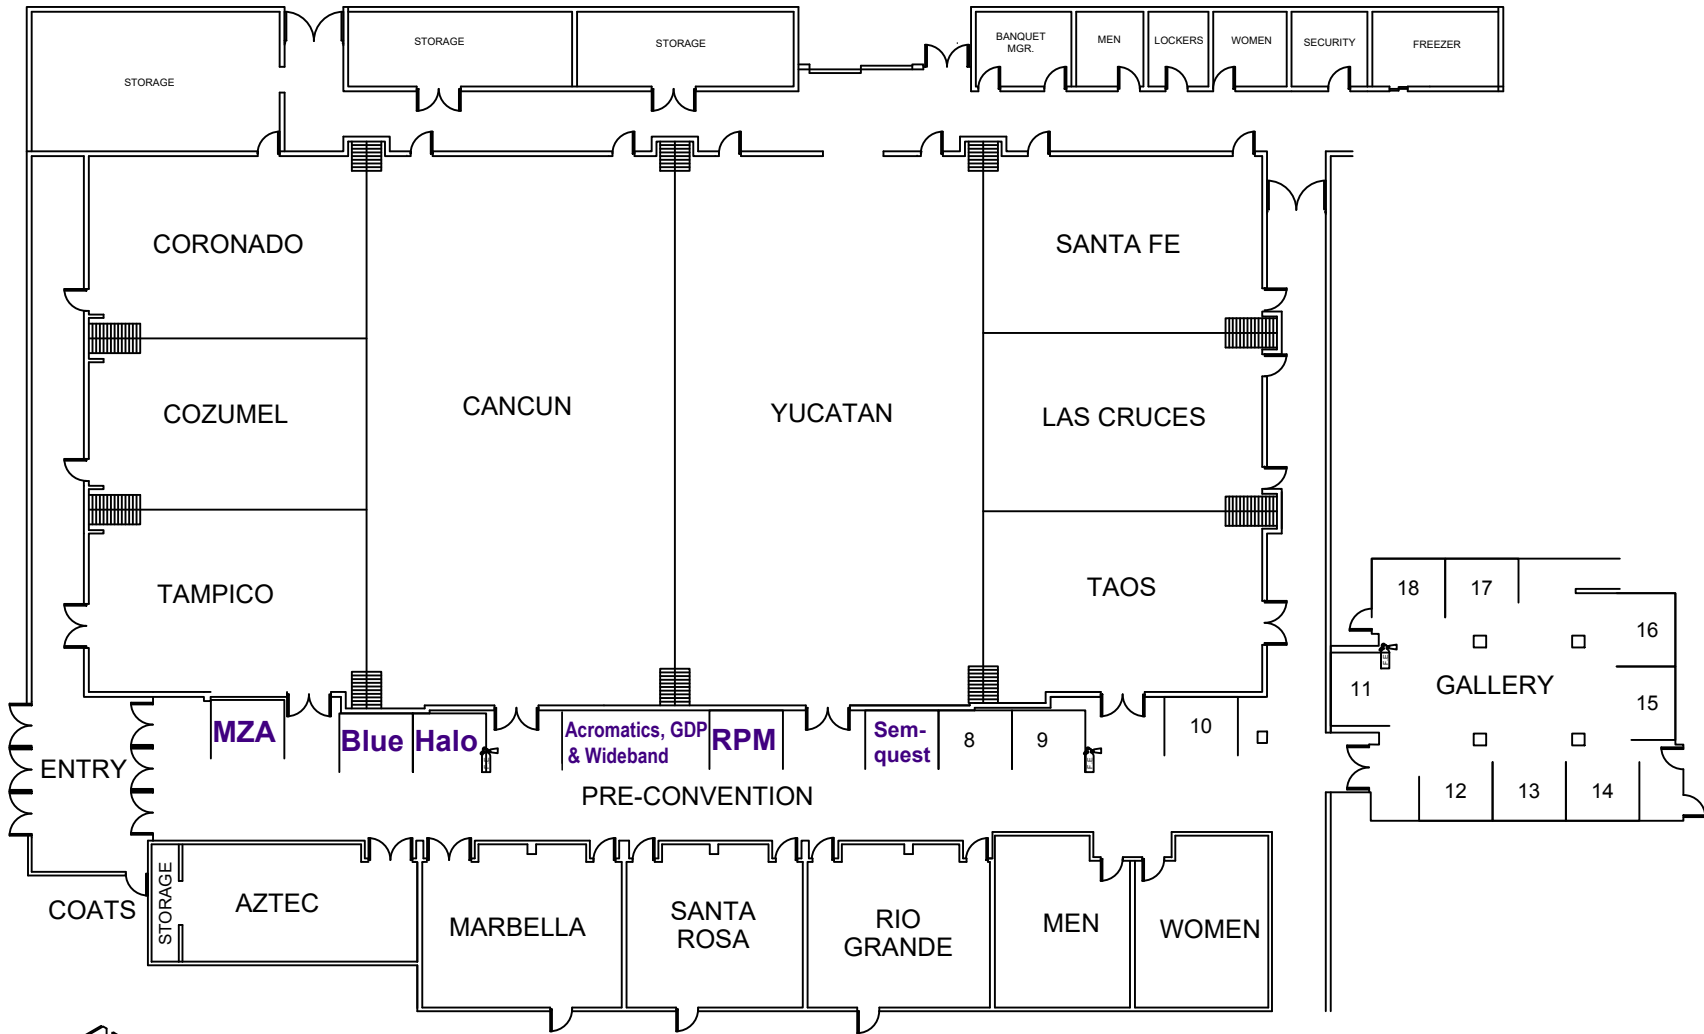

2022 Joint Conference on T&E Support to Prototyping & Experimentation

Jan 31-Feb 3, 2022 ~ Albuquerque Marriott Pyramid North, NM

MARRIOTT PYRAMID NORTH